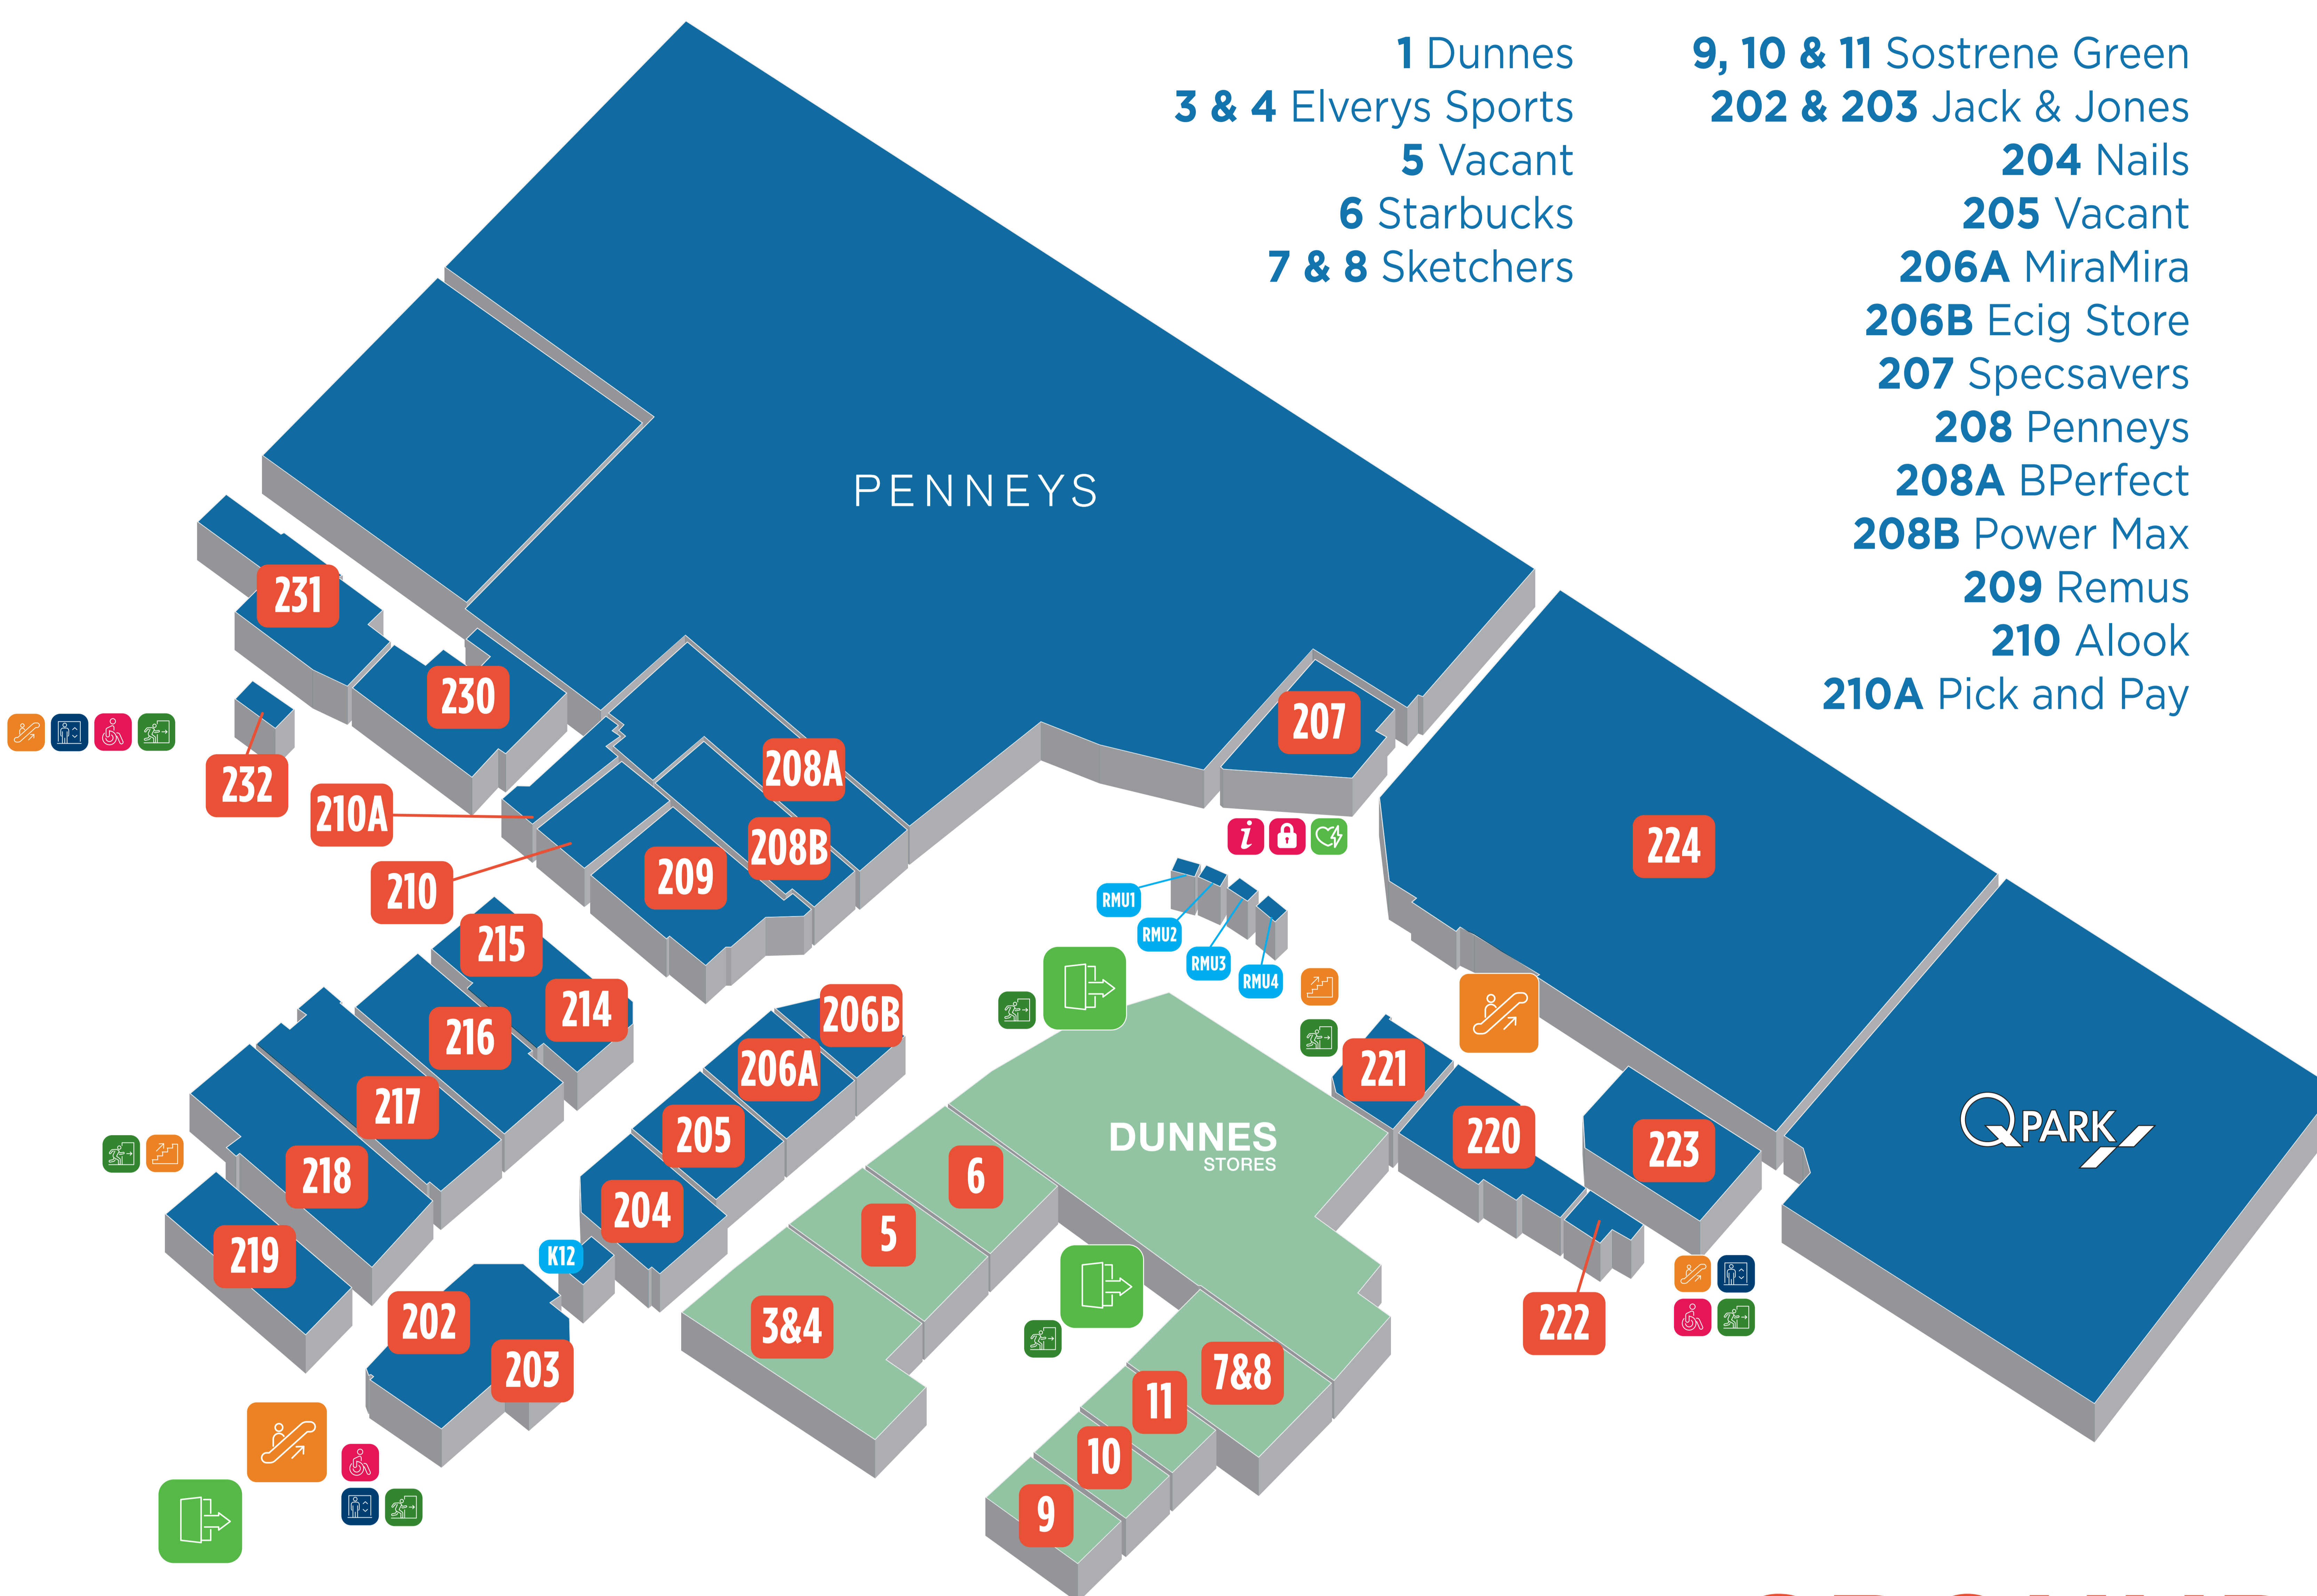

FLOOR PLAN

PLEANANNA URLÁIR AN IONAIID

FIRST FLOOR

- 1 Dunnes
- 3 & 4 Elverys Sports
- 5 Vacant
- 6 Starbucks
- 7 & 8 Sketchers

- 9, 10 & 11 Sostrene Green
- 202 & 203 Jack & Jones
- 204 Nails
- 205 Vacant
- 206A MiraMira
- 206B Ecig Store
- 207 Specsavers
- 208 Penneys
- 208A BPerfect
- 208B Power Max
- 209 Remus
- 210 Alook
- 210A Pick and Pay

- 214 & 215 Paco
- 216 The Card Shop
- 217 Vero Moda
- 218 Greenes
- 219 The Edge Barbers
- 220 & 221 Flying Tiger
- 222 The Hair Collective
- 223 Its Magic
- 224 Vacant
- 230 Regatta
- 231 Starbucks
- 232 Vaccant
- Kiosk 12 Cafe Express
- RMU 1 Vacant
- RMU 2 Massage Chairs
- RMU 3 Surprise Surprise

GROUND FLOOR

- 1 Dunnes
- 102 Studio 102
- 103 Angel Nails
- 104 Bags N City
- 105 Varleys Pharmacy
- 106 Insomnia
- 107 Costa Coffee

- 108 Shannon Dry Cleaners
- 109 Whitehall Medial Centre
- 110A Finnerty's
- 110B Pizza Point
- 111 & 112 XL
- 113 Penneys
- 113A Specsavers
- 113B Best Barbers
- 114 JD Sports
- 114A Eir
- 114B Tech Shop
- 115 Claires Accessories
- 116 Hair and Beauty
- 117 Evergreen
- 120 Gosh

- 121A Beautyphele Nail Bar
- 121B Over the Moon
- 122 & 123 DV8
- 125 Armour Locksmiths
- 130 & 131 Diesel
- 132 & 133 Vacant
- Kiosk 1 & 2 Subway
- Kiosk 3 & 4 The Moo Parlour
- Kiosk 5 Healing Earth
- Kiosk 6 EM Tech
- Kiosk 7 Jump Juice
- Kiosk 8 Virgin Media
- Kiosk 9 The CBD Store
- Kiosk 10 Vacant
- Kiosk 11 My iPhone
- Kiosk 17 Threading By Ana
- Tower 1 Vacant
- Tower 2 Keady Studio Tower